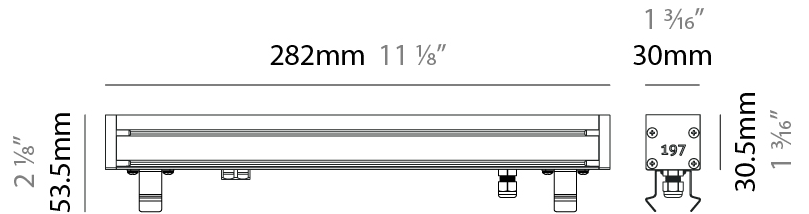

E12I0057-

base number   Color   Lens
Temperature   Options

1. To build a product code in our configurator select the specify button on the base model # product page
2. To build a manual product code on this datasheet choose from the options listed below in blue font and add the suffix to the base model #

GENERAL

Series: Slash 30
Brand: Unonovesette
Division: Exterior
Mounting Type: Recessed
Mounting Location: In-Ground
Subcategory: Wallwash

PHYSICAL

Shape: Rectangle
Length (mm): 282
Length (in): 11 1/8
Width (mm): 30
Width (in): 1 3/16
Height (mm): 53.5
Height (in): 2 1/8
Light Distribution: Adjustable / Direct
Weight (kg): 0.46
Weight (lbs): 1.014
Diffuser: Extra clear tempered 6mm
Fixture Finish: ANA
Fixture Material: Extruded Aluminum
Cable Details: IP68 30cm Cable with Easy Lock system

ELECTRICAL

Lamp Type: LED
Input Wattage (W): 8.48
Total Output Wattage (W): 6.63
Dimming: Non-Dimmable
Driver Included: No
Driver Location: Remote
Driver Type: Constant Voltage - Universal
Driver Class: Class 2
Input Voltage (V): 120 - 277
Output Voltage (V): 24
Upon Request: Phase Dimming (120Vac only) / 0-10V Dimming

LED

Color Temperature (*K): 2200 / 2700 / 3000 / 4000
Max. Delivered Lumen (lm): 570 (3000K)
CRI: >90 CRI
Lamp Life (hrs): 100000

OPTICAL

Optic*: 12 / 21 / 31 / 46 / 13x36
Adjustability: Tilt ±20°

RATINGS AND CERTIFICATIONS

Certified By: Certified for North American Standards
IP rating: IP67
IK Rating: IK06